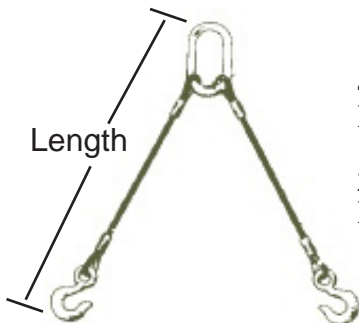

Electric Vibrator Motor
Part #710101238

Head Lift Actuator
Linear Actuator Assembly
Part #710101240

SSR Laser Receiver
Small, lightweight and durable laser receiver. Provides the industry's quickest response time - enabling fast correction to grade and ability to hold tight tolerances. Maintains consistent dead-band regardless of beam size, power, shape and wavelength. **Part #711301054**

Grade Rod
Part #700601033

Wheel - Part #720602153

Tire - Part #700801040

Tube - Part #700801041

Tripod
Quick Release Wood/Fiberglass Tripod **Part #740801342**

48" Lift Harness
Part #740801546

28" Lift Harness
Part #740801545