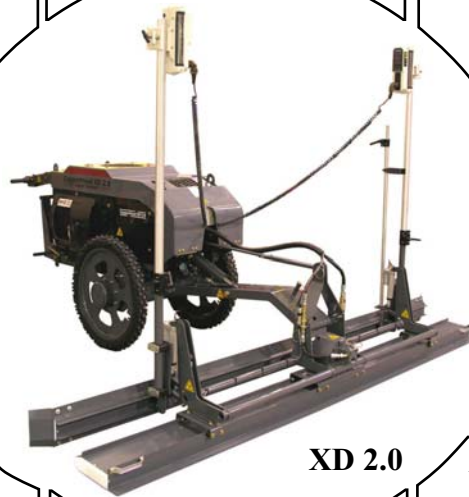

High Float Tire/Rim Assembly 9HP Models

Part #700801007-xx

High Float Tire/Rim Assembly 13HP Model

Part #700801021-xx

Call for pricing.

*Custom Designed To Make
Lifting Your Machine Simple*

Lift Harness

Part #740801406-xx

Part #700501079-xx

9HP Robin Model

Part #700501078-xx

**Save up to
15% OFF
Parts
Purchased
Separately!
Call for pricing.**

Robin High Altitude Carburetor Jet Kit

Part #770401015-00

Call for pricing.

XD 2.0